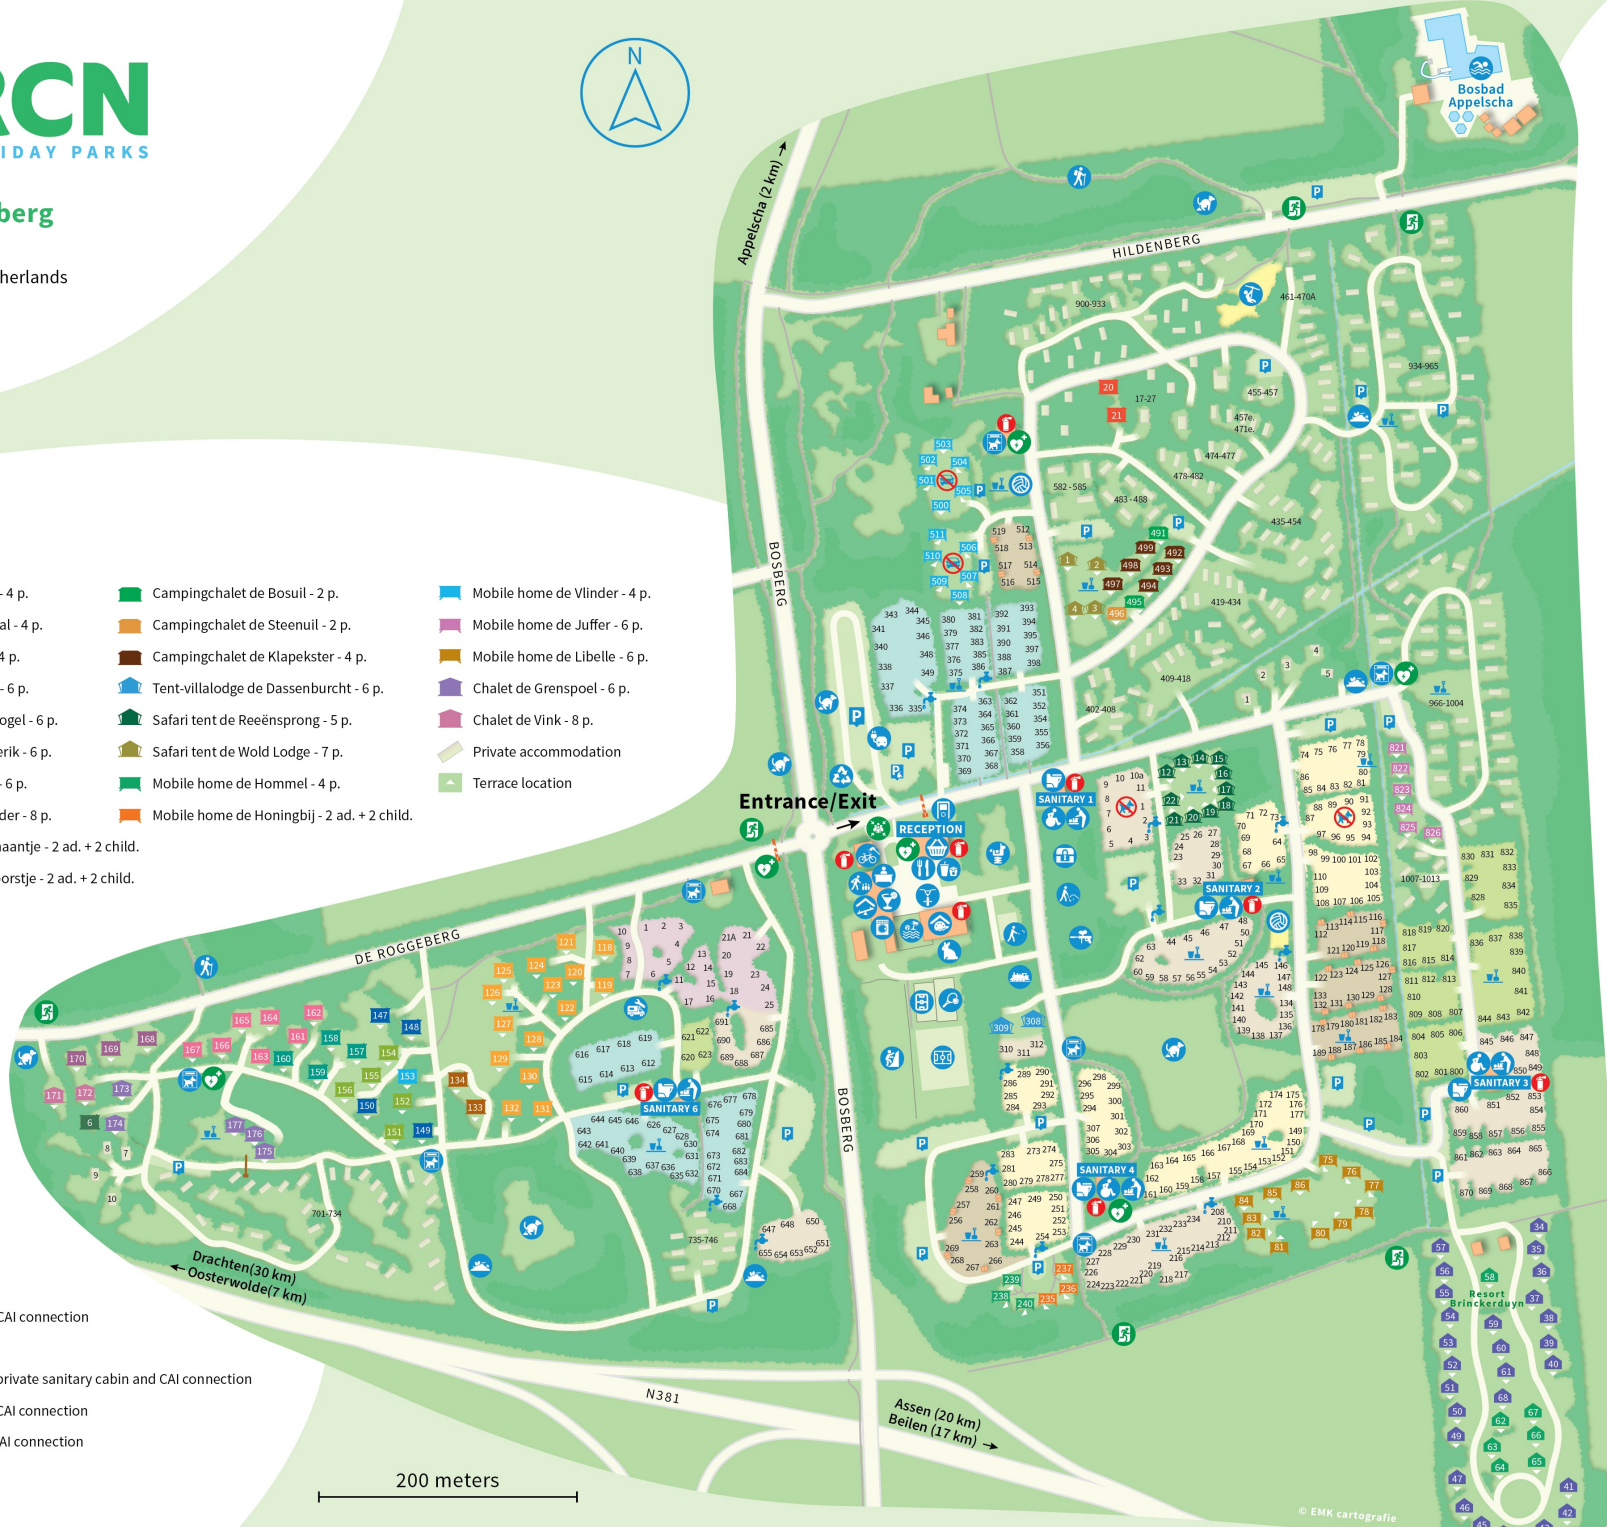

## RCN de Roggeberg

De Roggeberg 1  
8426 GK Appelscha, Netherlands  
+31 85 0400 700  
rcn.nl/en

- Bungalow de Grutto - 4 p.
- Bungalow het Beekdal - 4 p.
- Bungalow de Wulp - 4 p.
- Bungalow de Dobbe - 6 p.
- Bungalow de Kraanvogel - 6 p.
- Bungalow de Leeuwerik - 6 p.
- Bungalow de Putter - 6 p.
- Bungalow de Heivlinder - 8 p.
- Bungalow het Goudhaantje - 2 ad. + 2 child.
- Bungalow het Roodborstje - 2 ad. + 2 child.
- Campingchalet de Bosuil - 2 p.
- Campingchalet de Steenuil - 2 p.
- Campingchalet de Klapekster - 4 p.
- Tent-villalodge de Dassenburcht - 6 p.
- Safari tent de Reeënsprong - 5 p.
- Safari tent de Wold Lodge - 7 p.
- Mobile home de Hommel - 4 p.
- Mobile home de Honingbij - 2 ad. + 2 child.
- Mobile home de Vlinder - 4 p.
- Mobile home de Juffer - 6 p.
- Mobile home de Libelle - 6 p.
- Chalet de Grenspoel - 6 p.
- Chalet de Vink - 8 p.
- Private accommodation
- Terrace location

### Resort Brinckerduyn

- Camper pitch
- Seasonal pitch with CAI connection
- Camping pitch
- Camping pitch with private sanitary cabin and CAI connection
- Camping pitch with CAI connection
- Comfort pitch with CAI connection

## Legend

- Brasserie & Bread
- Snack bar
- Café
- Minishop
- Playground equipment
- Playground
- Recreation hall
- Sports field
- Panna football pitch
- (Beach) Volleyball
- Tennis court
- Zipline
- Minigolf
- Paintball
- Children's Pool
- Jeu de boules
- Adventure climbing tower
- Bowling alley
- Indoor playground
- Pumptrack
- Petting zoo
- Car charging point
- Car park
- Disabled parking area
- Campervan service station
- Bicycle hire and bicycle wash
- Chemical toilet dump
- Laundrette
- Babyroom
- Water point
- Waste deposit area
- Treasure Chest
- Coin Hunting Field
- Organic waste dump
- Rambling area
- Station Rogge express
- Dog waste bag column
- Dog exercise area
- Recreation desk
- Wheelchair-friendly
- Pet free
- Forbidden for cars
- AED automated external defibrillator
- Emergency exit
- Emergency point
- Fire extinguisher